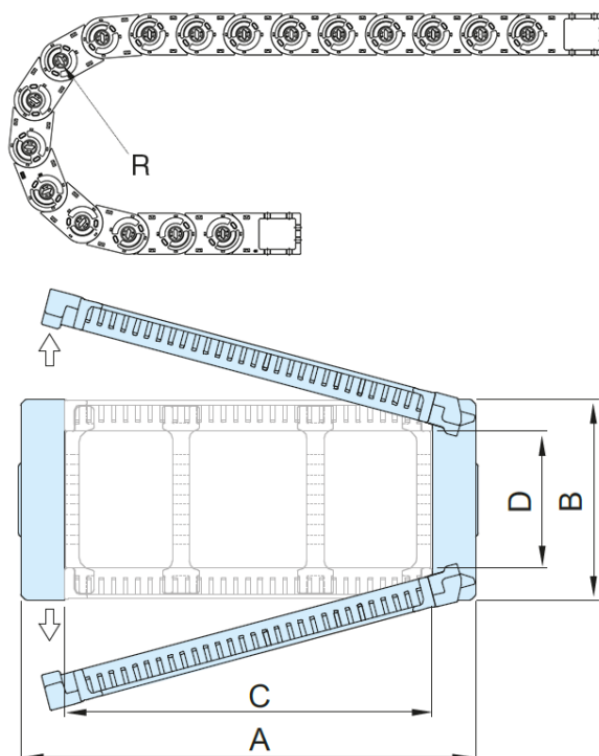

Article number: 18ST055N075R065

Description: ST Shift cable chain, ST055N.075 Radius 65- Hoved nr. (1LK)
Type ST055N.075.R65

Measures

A = 96
B = 52
C = 75
D = 40
I = 55
R = 065